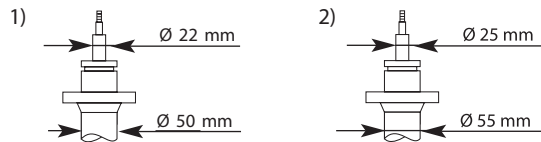

MODEL FAHRZEUG MODELE	YEAR JAHR ANNEE	FRONT/VORNE/AVANT			REAR/HINTEN/ARRIERE		
		PREMIUM Twin-tube Oil	EXCEL-G Twin-tube Gas	GAS-A-JUST Mono-tube Gas	PREMIUM Twin-tube Oil	EXCEL-G Twin-tube Gas	GAS-A-JUST Mono-tube Gas

Volkswagen Commercial (D)

Caddy Life, Caddy Maxi Life

Caddy Life (2WD) ALL Exc. H/D, 1.6 BiFuel, 2.0 Ecofuel	(2K)	3.04 -		334834¹⁾ 335808²⁾		344457		
			910177	SM1714				
Caddy Life (2WD) ALL ⊕ H/D, 1.6 BiFuel, 2.0 Ecofuel	(2K)	3.04 -		334834¹⁾ 335808²⁾		344458		
			910177	SM1714				
Caddy Life, Caddy Maxi Life (2WD) 2.0 EcoFuel	(2K)	4.06 -						
			910177	SM1714				
Caddy Life (4WD) ALL Caddy Life Maxi (4WD) ALL Exc. H/D,	(2K)	5.08 -		335808²⁾		349201		
			910177	SM1714				
Caddy Life Maxi (2WD) ALL Incl. H/D Exc. 1.6 BiFuel, 2.0 EcoFuel	(2K)	09 -		335808²⁾		349227		
			910177	SM1714				

Caddy, Caddy Maxi

Caddy (2WD) ALL ⊕ H/D, 1.6 BiFuel, 2.0 Ecofuel	(2K)	2.04 -		334834¹⁾ 335808²⁾		344458		
			910177	SM1714				
Caddy (4WD) ALL Caddy Maxi (4WD) ALL Exc. H/D,	(2K)	11.08 -		335808²⁾		349201		
			910177	SM1714				
Caddy Maxi (2WD) ALL Incl. H/D sus. Exc. 1.6 BiFuel, 2.0 EcoFuel	(2K)	8.10 -		335808²⁾		349227		
			910177	SM1714