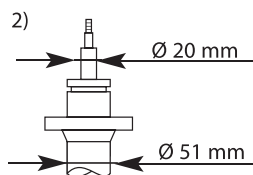

3 Series Touring (E30) Exc. M-Technik sus.

316i, 318i Exc. Sport	(E30)	3.89 - 9.89	915004▼ SM1000 910084	363500¹⁾ 373019¹⁾			343184 SM9000	553124 243019