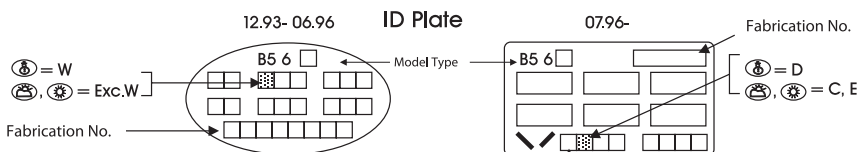

MODEL FAHRZEUG MODELE	YEAR JAHR ANNEE	FRONT/VORNE/AVANT			REAR/HINTEN/ARRIERE		
		PREMIUM Twin-tube Oil	EXCEL-G Twin-tube Gas	GAS-A-JUST Mono-tube Gas	PREMIUM Twin-tube Oil	EXCEL-G Twin-tube Gas	GAS-A-JUST Mono-tube Gas

Renault (F)

Laguna I Exc.

1.8 (B56A, B56B, B56S, B56Z) 2.0 (B56C, B56H, B56N) Exc. 2.0S	¹⁾ 12.93 - 4.95	634802²⁾ 945502	334802²⁾ MB1901 SM1525 L SM1524 R			551805	
1.8 (B56A, B56B, B56S, B56T, B56Z)	¹⁾ 4.95 - 3.01	634802²⁾ 945502	334802²⁾ MB1901 SM1525 L SM1524 R			551805	
ABS 1.8 (B560, B56B, B56S, B56T)	¹⁾ 4.95 - 3.01	634802²⁾ 945502	334802²⁾ MB1901 SM1525 L SM1524 R			551805	
ABS 1.8 (B560, B56B, B56S, B56T)	¹⁾ 4.95 - 3.01	634807³⁾ 945502	334807³⁾ MB1901 SM1525 L SM1524 R			551805	
2.0 Exc. 2.0S (B56C, B56L) (B56C) (B56C) ABS (B56H) (B56H) ABS (B56L) (B56L) ABS (B56N) (B56N)	¹⁾ 4.95 - 3.01	634802²⁾ 945502	334802²⁾ MB1901 SM1525 L SM1524 R			551805	
2.0 Exc. 2.0S (B56C) ABS (B56H) ABS (B56L) ABS (B56L) ABS	¹⁾ 4.95 - 3.01	634807³⁾ 945502	334807³⁾ MB1901 SM1525 L SM1524 R			551805	

¹⁾

Model Type	-4.95	4.95-
1800 cc	B 560	S000001 → , E000001 →
	B 56A	→ S023509
	B 56B	→ S060991, → E060293
	B 56S	→ S003274, → E012489
	B 56T	S000001 → , E000001 →
	B 56Z	→ S000011
2000 cc	B 56C	→ S059001, → E036671
	B 56H	→ S010453
	B 56L	S000001 → , E000001 →
	B 56N	→ S001608

2), 3)

	ø	W	KYB
2)	16 mm	34 mm	634802, 334802
3)	14 mm	24 mm	634807, 334807