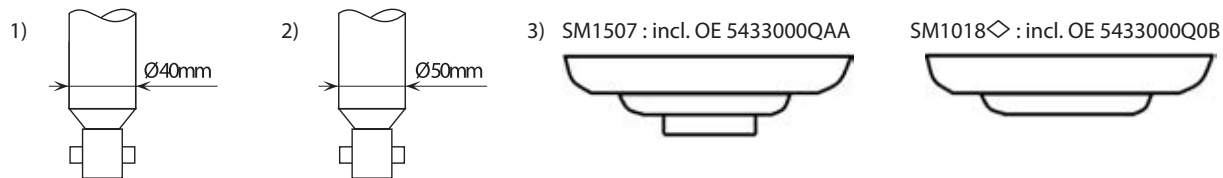

MODEL FAHRZEUG MODELE	YEAR JAHR ANNEE	FRONT/VORNE/AVANT				REAR/HINTEN/ARRIERE			
		PREMIUM Twin-tube Oil	EXCEL-G Twin-tube Gas	GAS-A-JUST Mono-tube Gas		PREMIUM Twin-tube Oil	EXCEL-G Twin-tube Gas	GAS-A-JUST Mono-tube Gas	

Nissan Commercial (J)

Homer, Cabstar

2.0	(F 23)	7.92 -	444054				444140		
							O.E. = 56210-22T00		
2.5 Diesel Exc. Low flat	(F 23)	7.92 -	444054				444140		
							O.E. = 56210-22T00		
2.5 Diesel Low flat	(F 23)	7.92 -	444054				444026		
							O.E. = 56210-T6202		
2.5 TDCi (81 kW)	(F 24M)	9.06 -	444322				443466		
2.5 TDCi (96 kW)	(F 24M)	9.06 -	444322				443467		

Interstar

	9.02 -		344306					344307	
	9.02 -		344306					344307	

Kubistar

	(X76)	8.03 -	633848	333848					551810¹⁾	
			913237	MB1504 SM1507³⁾ SM1018³⁾◇						
	(X76)	8.03 -	633848	333848					551811²⁾	
			913237	MB1504 SM1507³⁾ SM1018³⁾◇						
	(X76)	8.03 -							551811²⁾	
			O.E. = 5430200QAD	MB1504 SM1507³⁾ SM1018³⁾◇						

NV200

	2.10 -									
							MB1509			

NV400

	11.11 -		335835					345702	
							SM1019◇